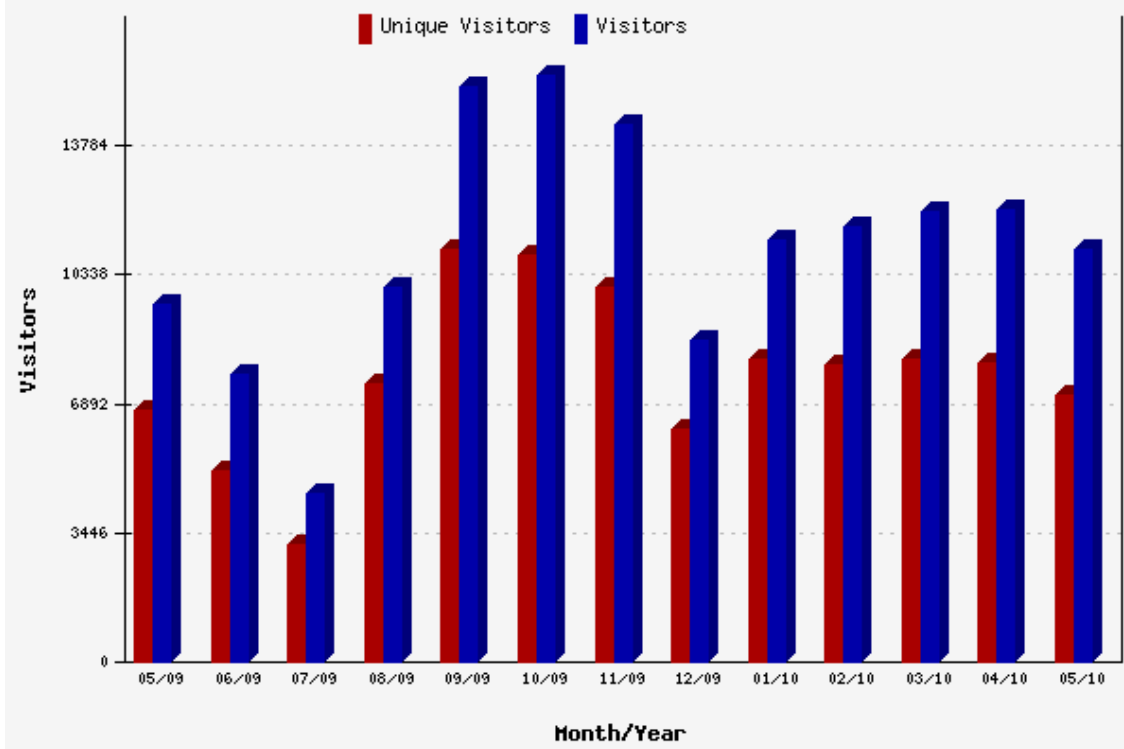

**These Site Analytics reports display traffic and visitor activity for the Web site rattlersports.com.**

**Date range: 05-30-09 to 05-30-10**

**Copyright © 2003 - 2010. All rights reserved.**

The Visitor Report shows the numbers of unique and total visitors to the site, thus providing an overview of site traffic for the selected period of time.

## Visitors

Date	Unique Visitors	Visitors
May, 2009	6,704	9,563
June, 2009	5,109	7,701
July, 2009	3,112	4,495
August, 2009	7,426	10,017
September, 2009	10,992	15,353
October, 2009	10,869	15,663
November, 2009	10,028	14,370
December, 2009	6,196	8,614
January, 2010	8,088	11,292
February, 2010	7,919	11,634
March, 2010	8,069	12,018
April, 2010	8,001	12,085
May, 2010	7,145	11,039
<b>Total</b>	<b>99,658</b>	<b>143,844</b>