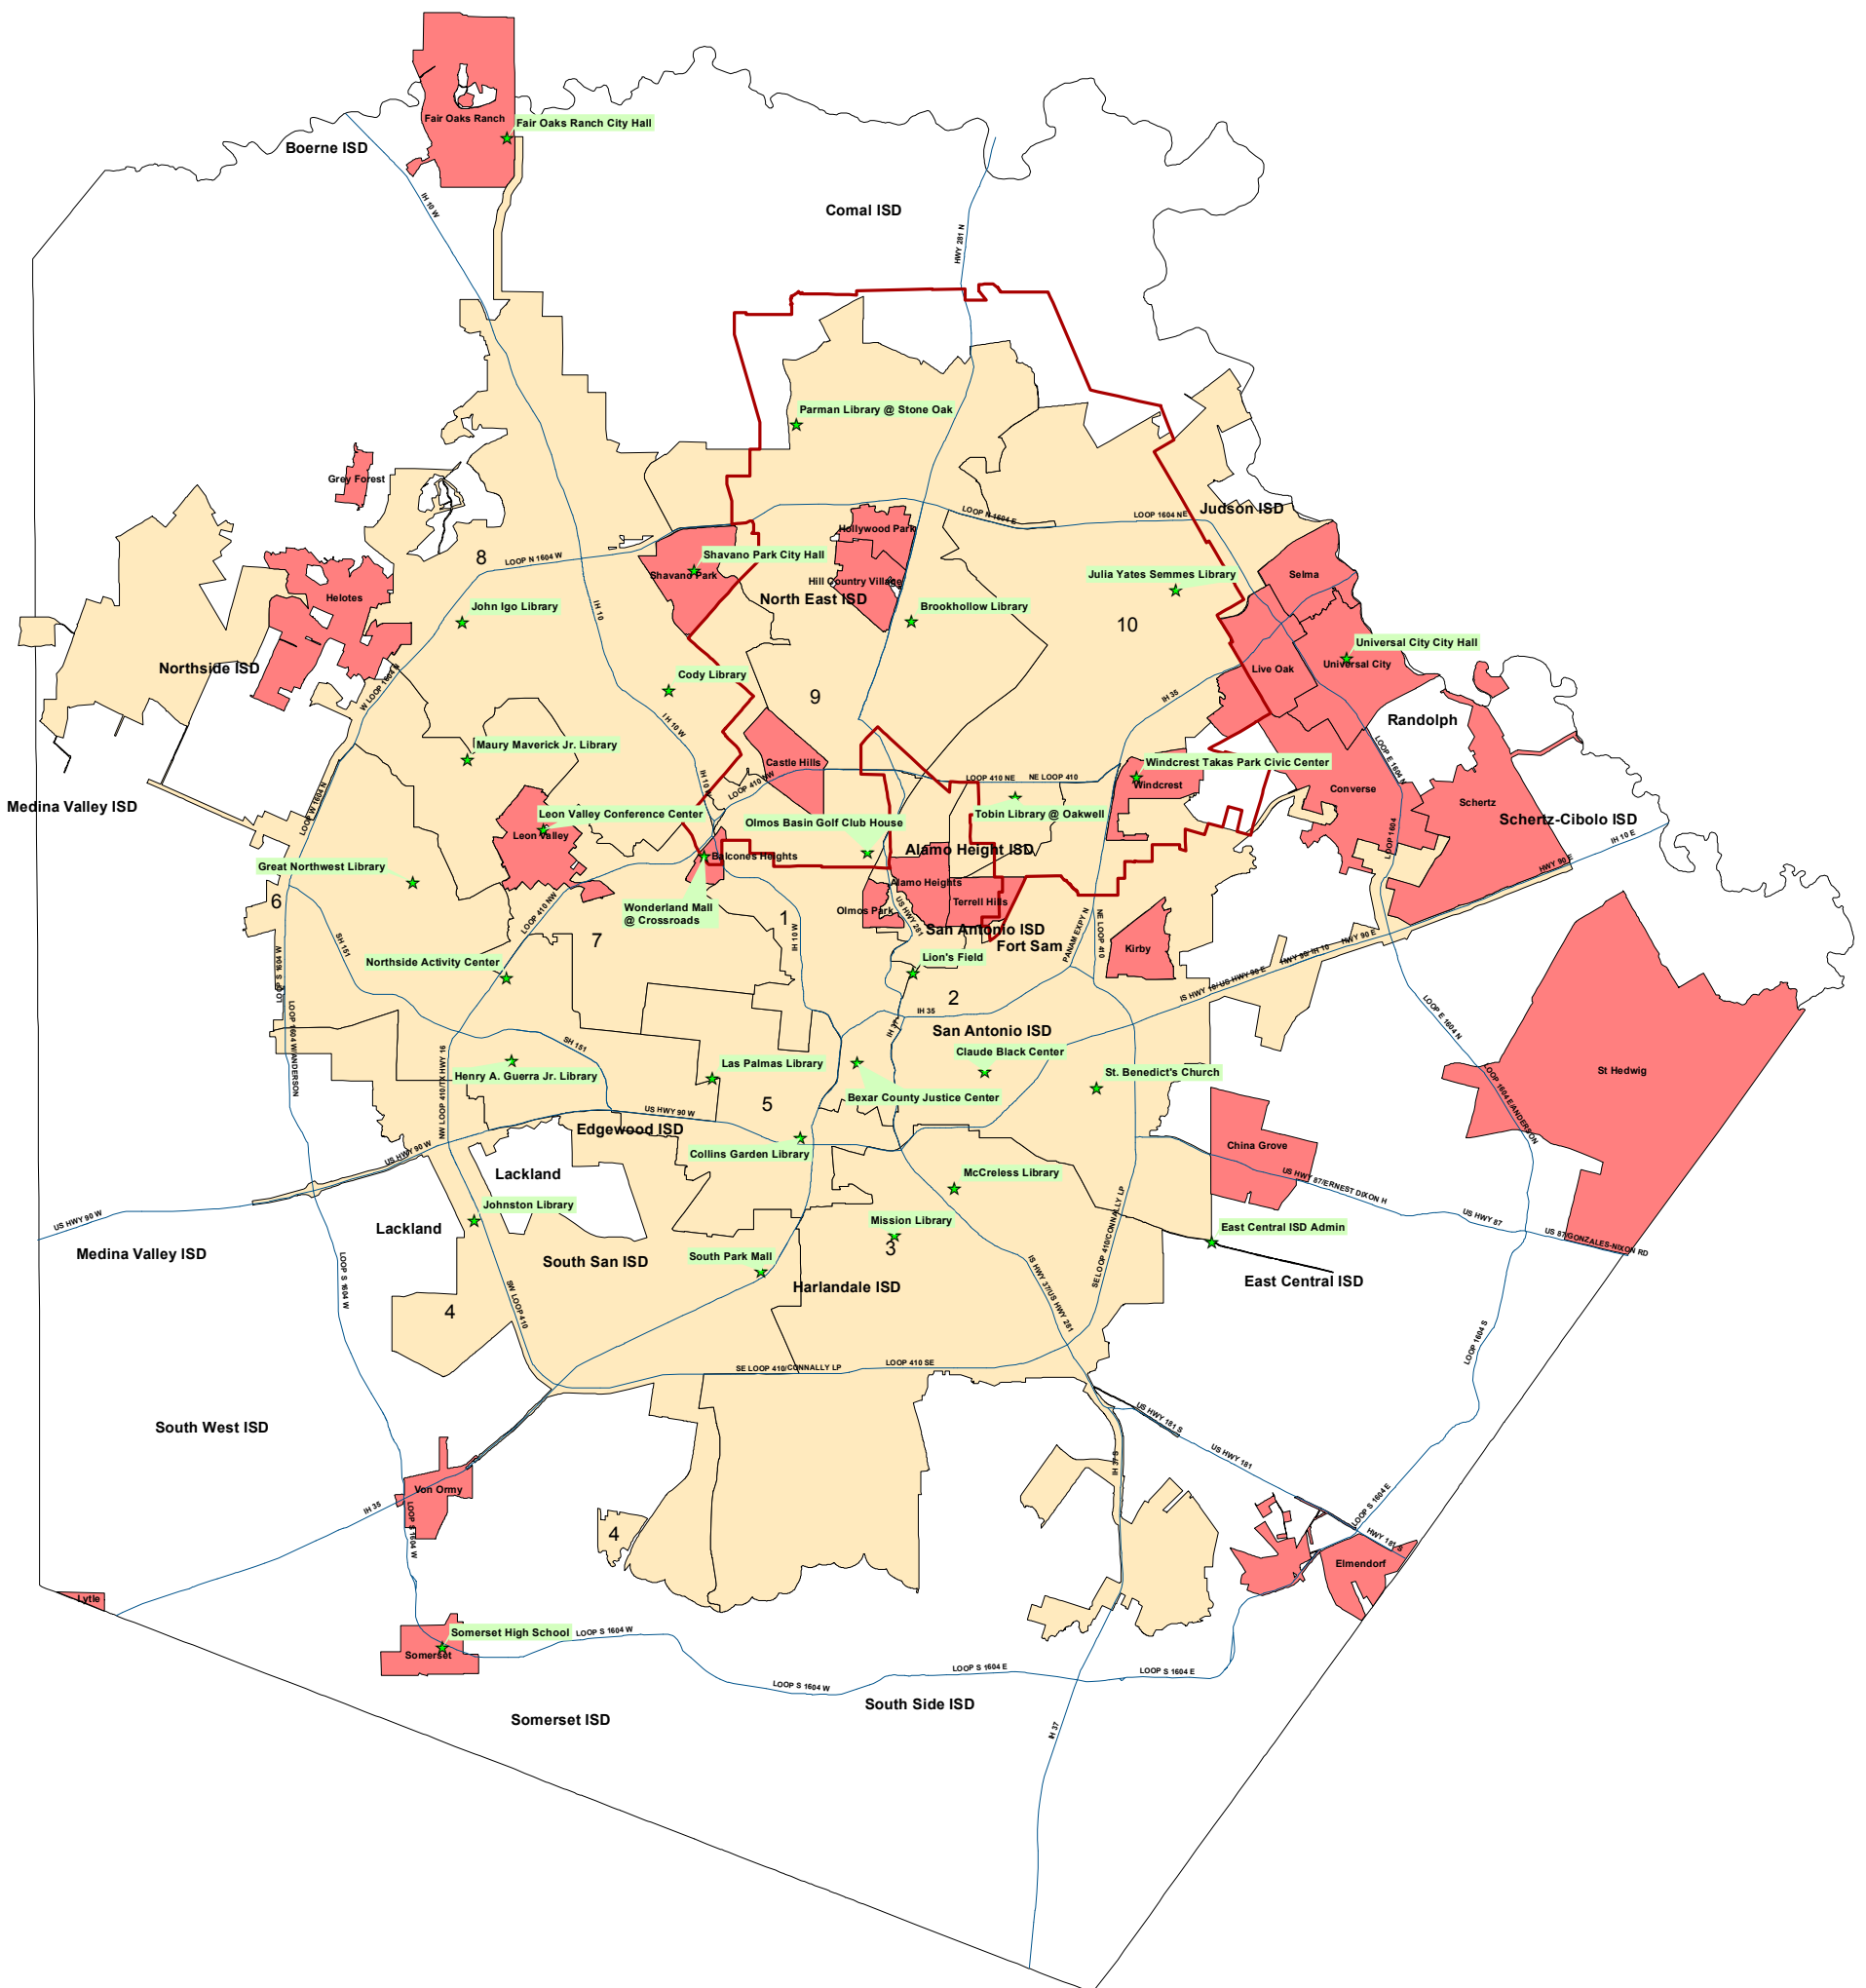

# Bexar County Early Voting Sites

## November 8, 2011

### Amendment, Joint General, Special and Bond Election

**Legend**

-  Early Vote Sites
-  North East ISD

Prepared by the Elections Office  
 203 W. Nueva, Ste. 3.61  
 San Antonio, Texas 78207